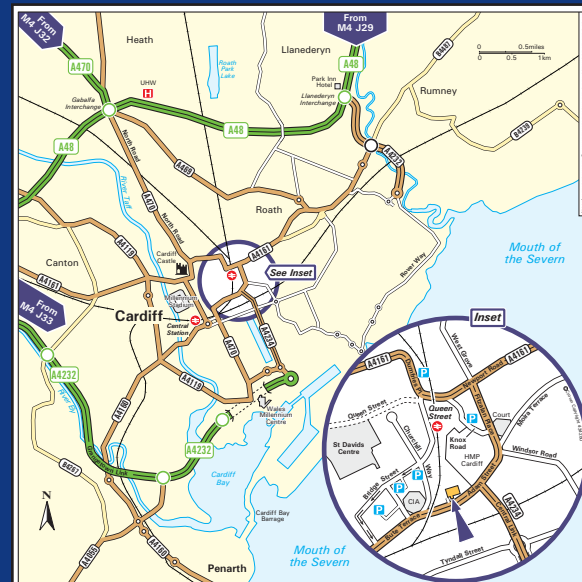

How to find us

The University of Glamorgan's Treforest and Glyntaff Campuses are situated near Pontypridd, approximately 12 miles from Cardiff, the capital city of Wales.

Treforest Campus
Pontypridd, CF37 1DL

Glyntaff Campus
Glyntaff, CF37 4BD

ATRIUM Campus
Cardiff, CF24 2FN

For detailed instructions visit:
www.glam.ac.uk/visiting

Treforest and Glyntaff Campuses

ATRIUM Campus, Cardiff

University of Glamorgan
Prifysgol Morgannwg