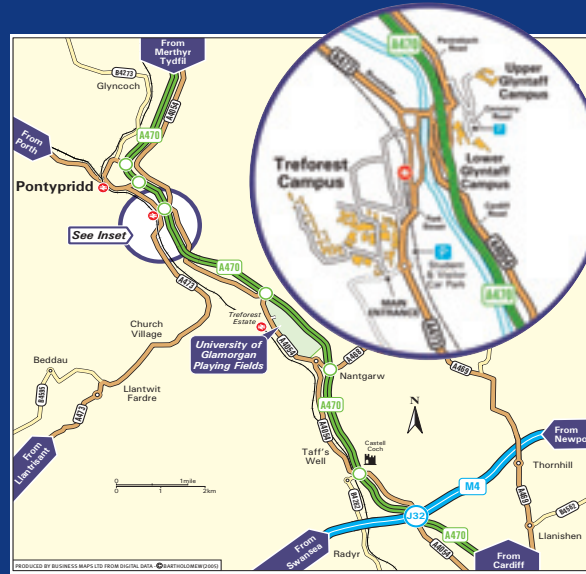

Research to meet the needs and aspirations of society

We are fully committed to building on the University's strong track record in all areas of research to expand and enhance our contribution to knowledge generation and the application of that knowledge to solving problems with our external stakeholders.

How to find us

The University of Glamorgan's Treforest and Glyntaff Campuses are situated near Pontypridd, approximately 12 miles from Cardiff, the capital city of Wales.

Treforest Campus
Pontypridd, CF37 1DL

Glyntaff Campus
Glyntaff, CF37 4BD

ATRIUM Campus
Cardiff, CF24 2FN

For detailed instructions visit:
www.glam.ac.uk/visiting

Treforest and Glyntaff Campuses